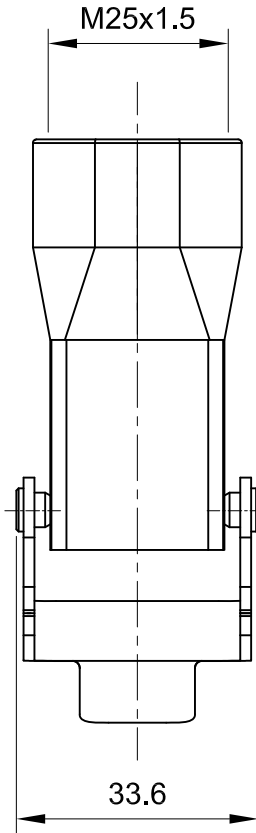

1

2

3

4

5

6

A

A

B

B

C

C

D

D

 InKonn® InKonn (Suzhou) Electric Technology Co.,Ltd.	 All Dimensions in mm Original Size DIN A4	Date 2019-11-21	Drawing No. TC7729932	Rev. A00	Scale 1:1
	Part No. 10 04 003 0462	Created by Shuxu Huang	Checked by Yiyi Luo	Page 1/1	
Type Name HEMCA3-CTC-SL/S-M25					

1

2

3

4

5

6