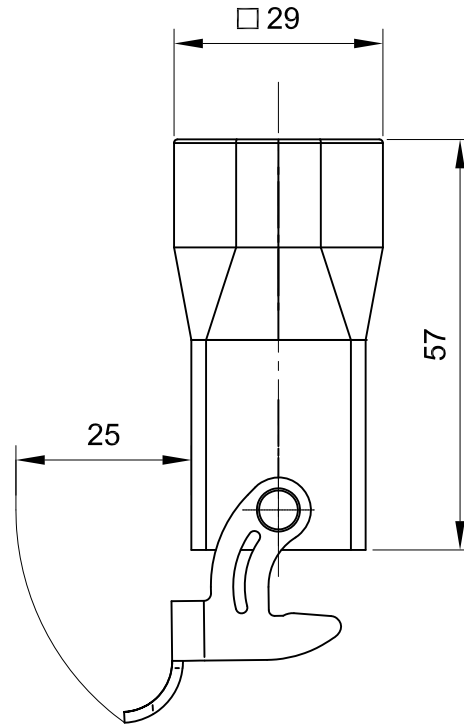

B

B

C

C

D

D

 InKonn® InKonn (Suzhou) Electric Technology Co.,Ltd.	 All Dimensions in mm Original Size DIN A4	Date 2019-11-21	Drawing No. TC7729932	Rev. A00	Scale 1:1
	Part No. 10 04 003 0462	Created by Shuxu Huang	Checked by Yiyi Luo	Page 1/1	
Type Name HEMCA3-CTC-SL/S-M25					

1

2

3

4

5

6